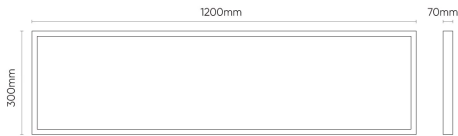

Panel mounting frame 120x30 H70mm white Prime

The new surface frame for LED line panels, measuring 120x30 cm and 70 mm high, is a product that will look great in any space. This model is a combination of modern design, high quality workmanship and attractive price, all in a compact, practical form.

The surface-mounted frame housing is made of durable white powder-coated aluminum. Thanks to the metal spring-like fasteners and the rigid design of the frame, its installation is uncomplicated and convenient. The model is designed for indoor installation only.

Parameter	Value
For indoor use	Inside
Length	1200 mm
Width	300 mm
Height	70 mm

Single packaging

Width 74 mm
Height 51 mm
Length 1230 mm
Weight 0,95 kg
1

Bulk packaging

Outer box quantity 20 pcs.
20
Width 380 mm
175
Length 1260 mm
Weight 21 kg
Volume 0,084 m³