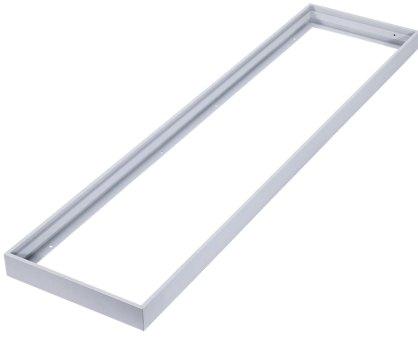

Panel mounting frame 120x30 H70mm white Prime

The new surface frame for LED line panels, measuring 120x30 cm and 70 mm high, is a product that will look great in any space. This model is a combination of modern design, high quality workmanship and attractive price, all in a compact, practical form.

The surface-mounted frame housing is made of durable white powder-coated aluminum. Thanks to the metal spring-like fasteners and the rigid design of the frame, its installation is uncomplicated and convenient. The model is designed for indoor installation only.